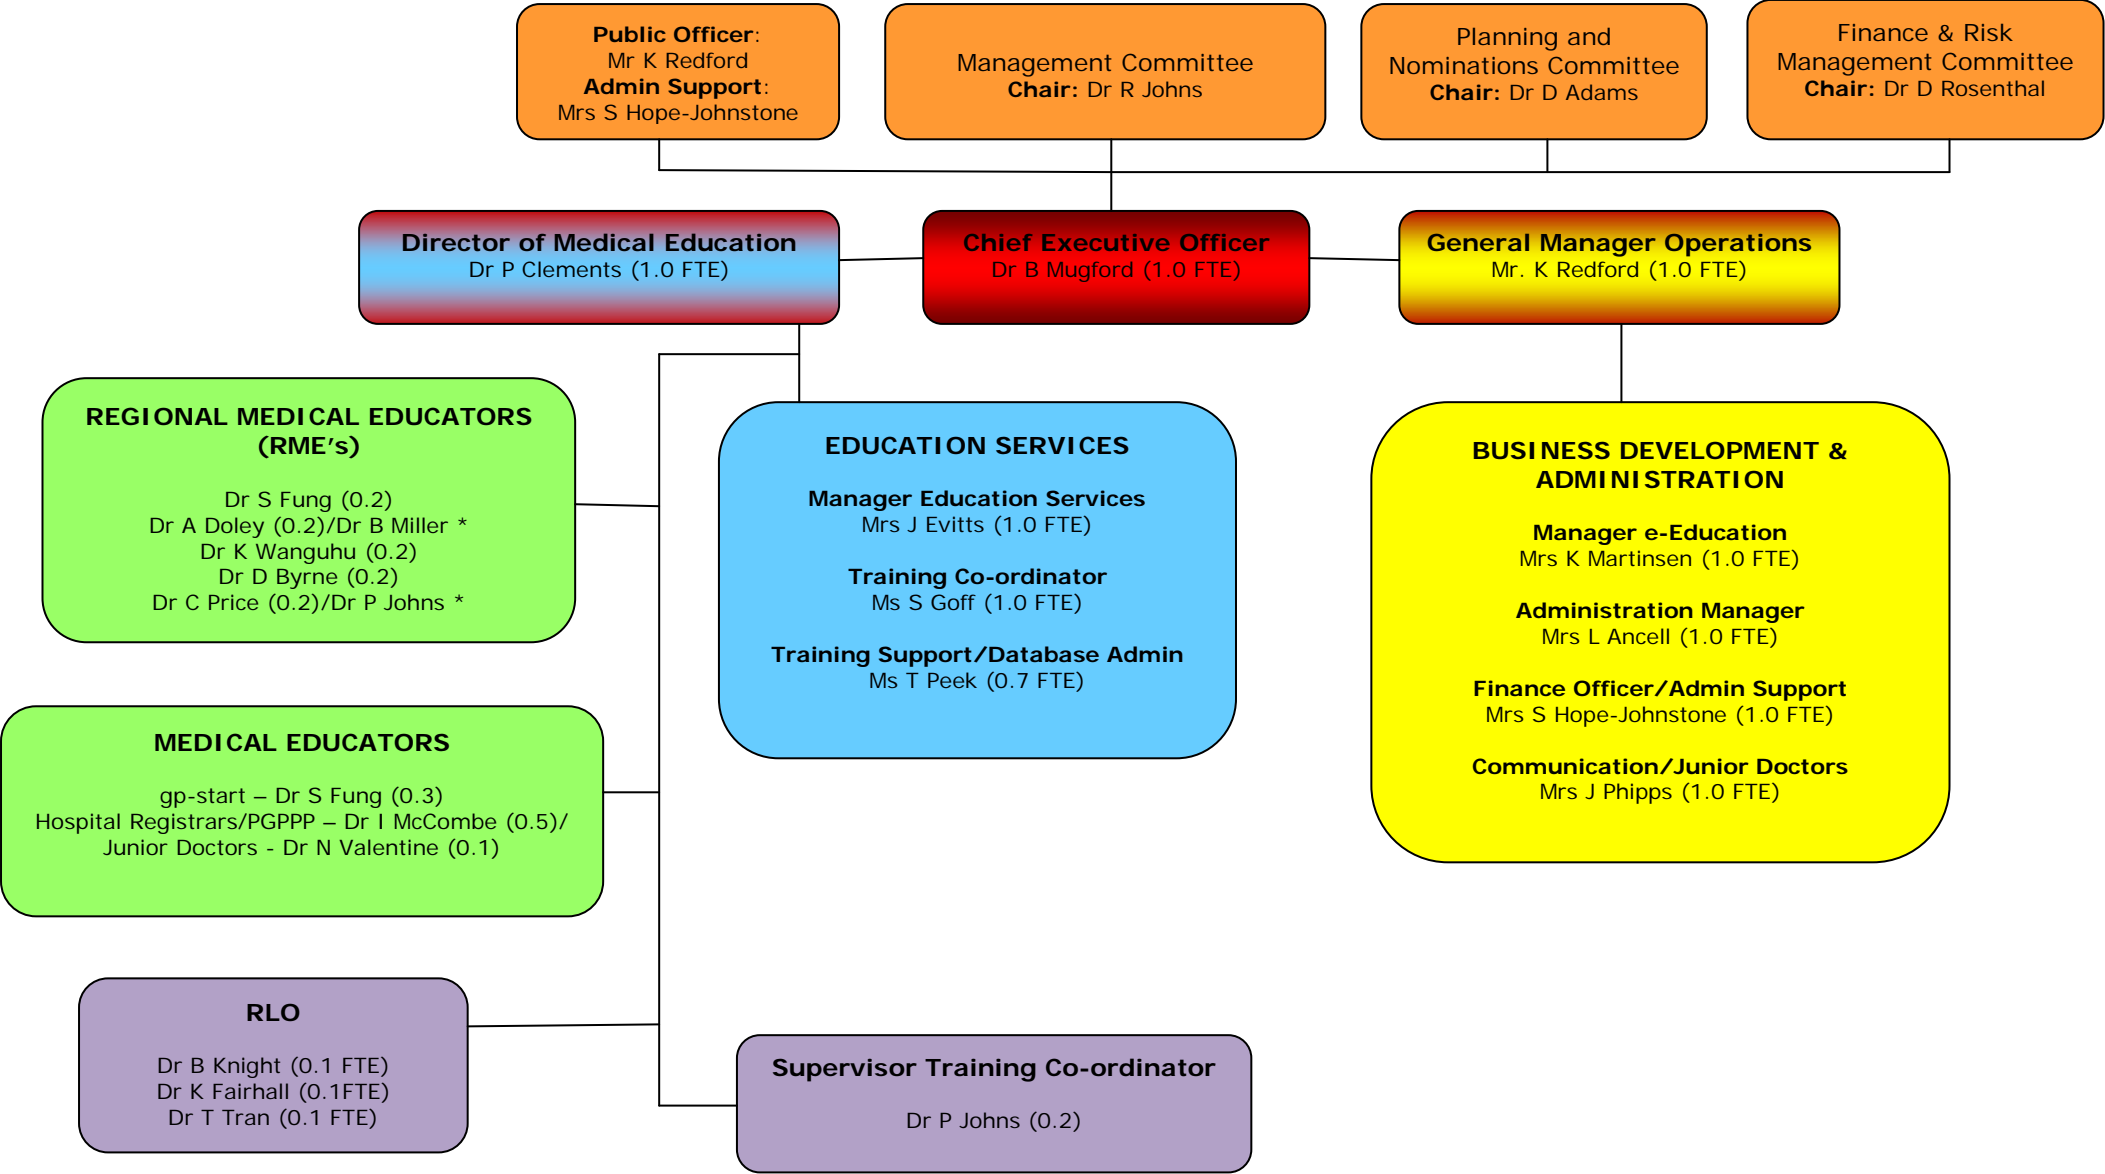

# STURT FLEURIEU

# ORGANISATIONAL CHART

\* replacement RME during 2010