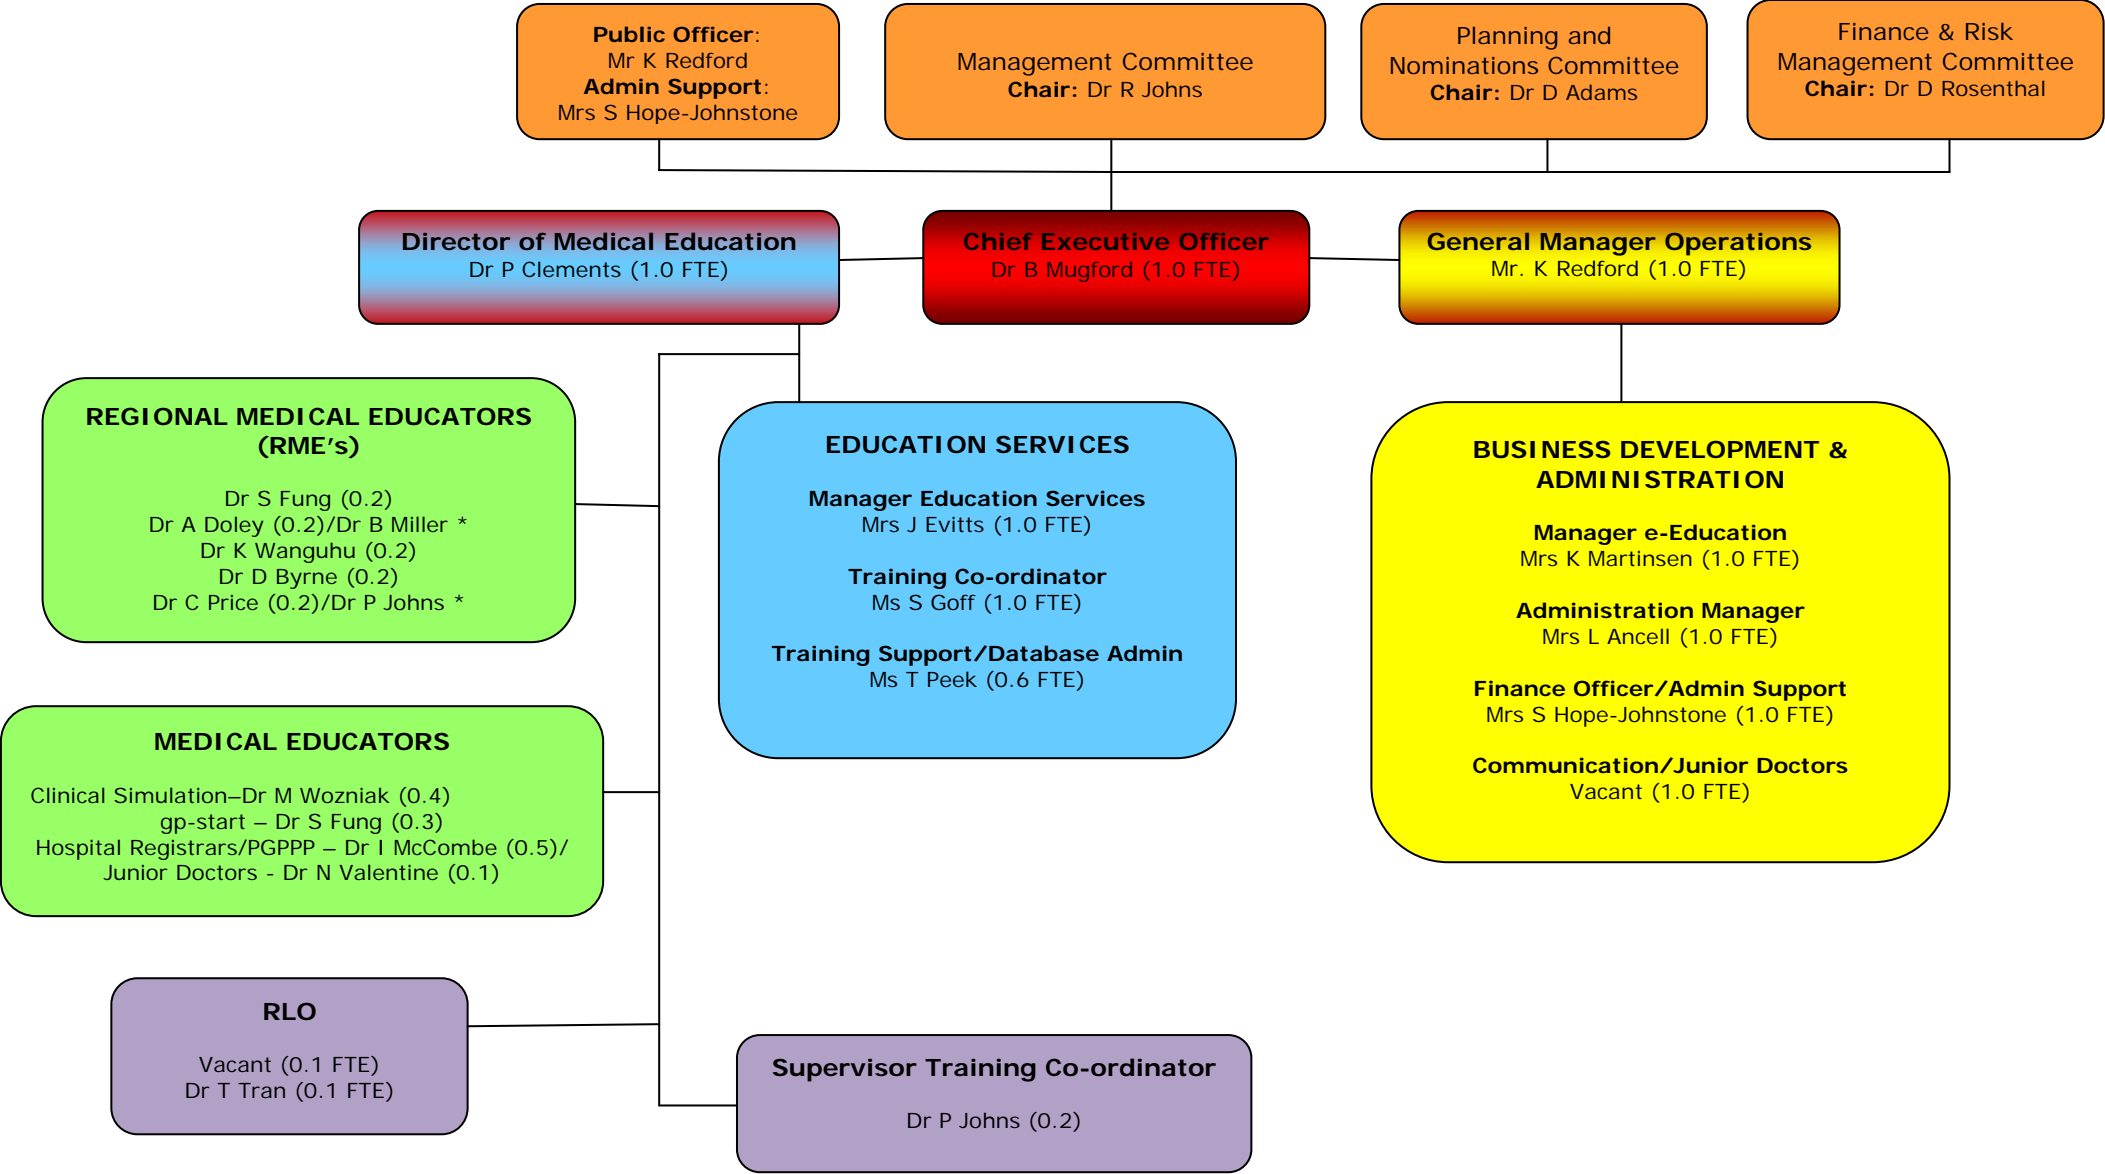

STURT FLEURIEU

ORGANISATIONAL CHART

* replacement RME during 2010